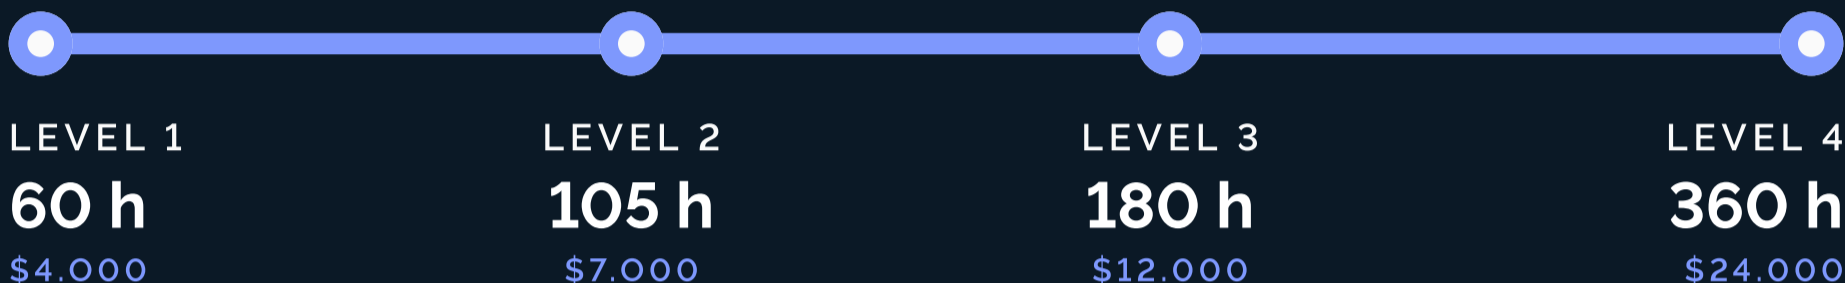

FAST TURNAROUND HOURS

100%	✔	✘	✘	✘
50%	✘	✔	✔	✔

Plans and Levels

COMMUNICATIONS

FULL STACK DESIGN

DIGITAL ADVERTISING

END-TO-END CREATIVE