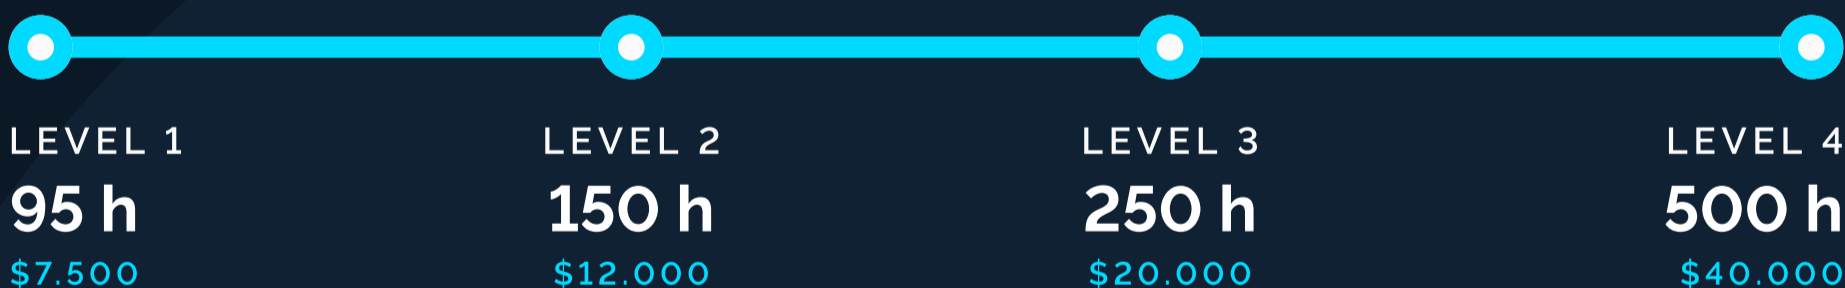

FAST TURNAROUND HOURS

100%	✔	✘	✘	✘
50%	✘	✔	✔	✔

Plans and Levels

COMMUNICATIONS

FULL STACK DESIGN

DIGITAL ADVERTISING

END-TO-END CREATIVE